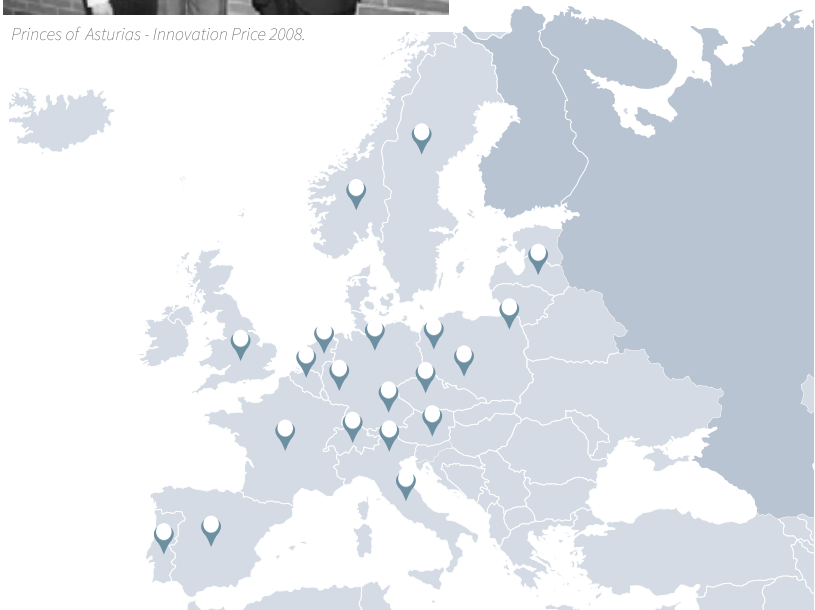

Gimnasio

Vive la experiencia starlight

TUBBO IS A CAPOTEX GROUP COMPANY.

International company specialized in the design and manufacture of modular enclosures since 1996.

Princes of Asturias - Innovation Price 2008.